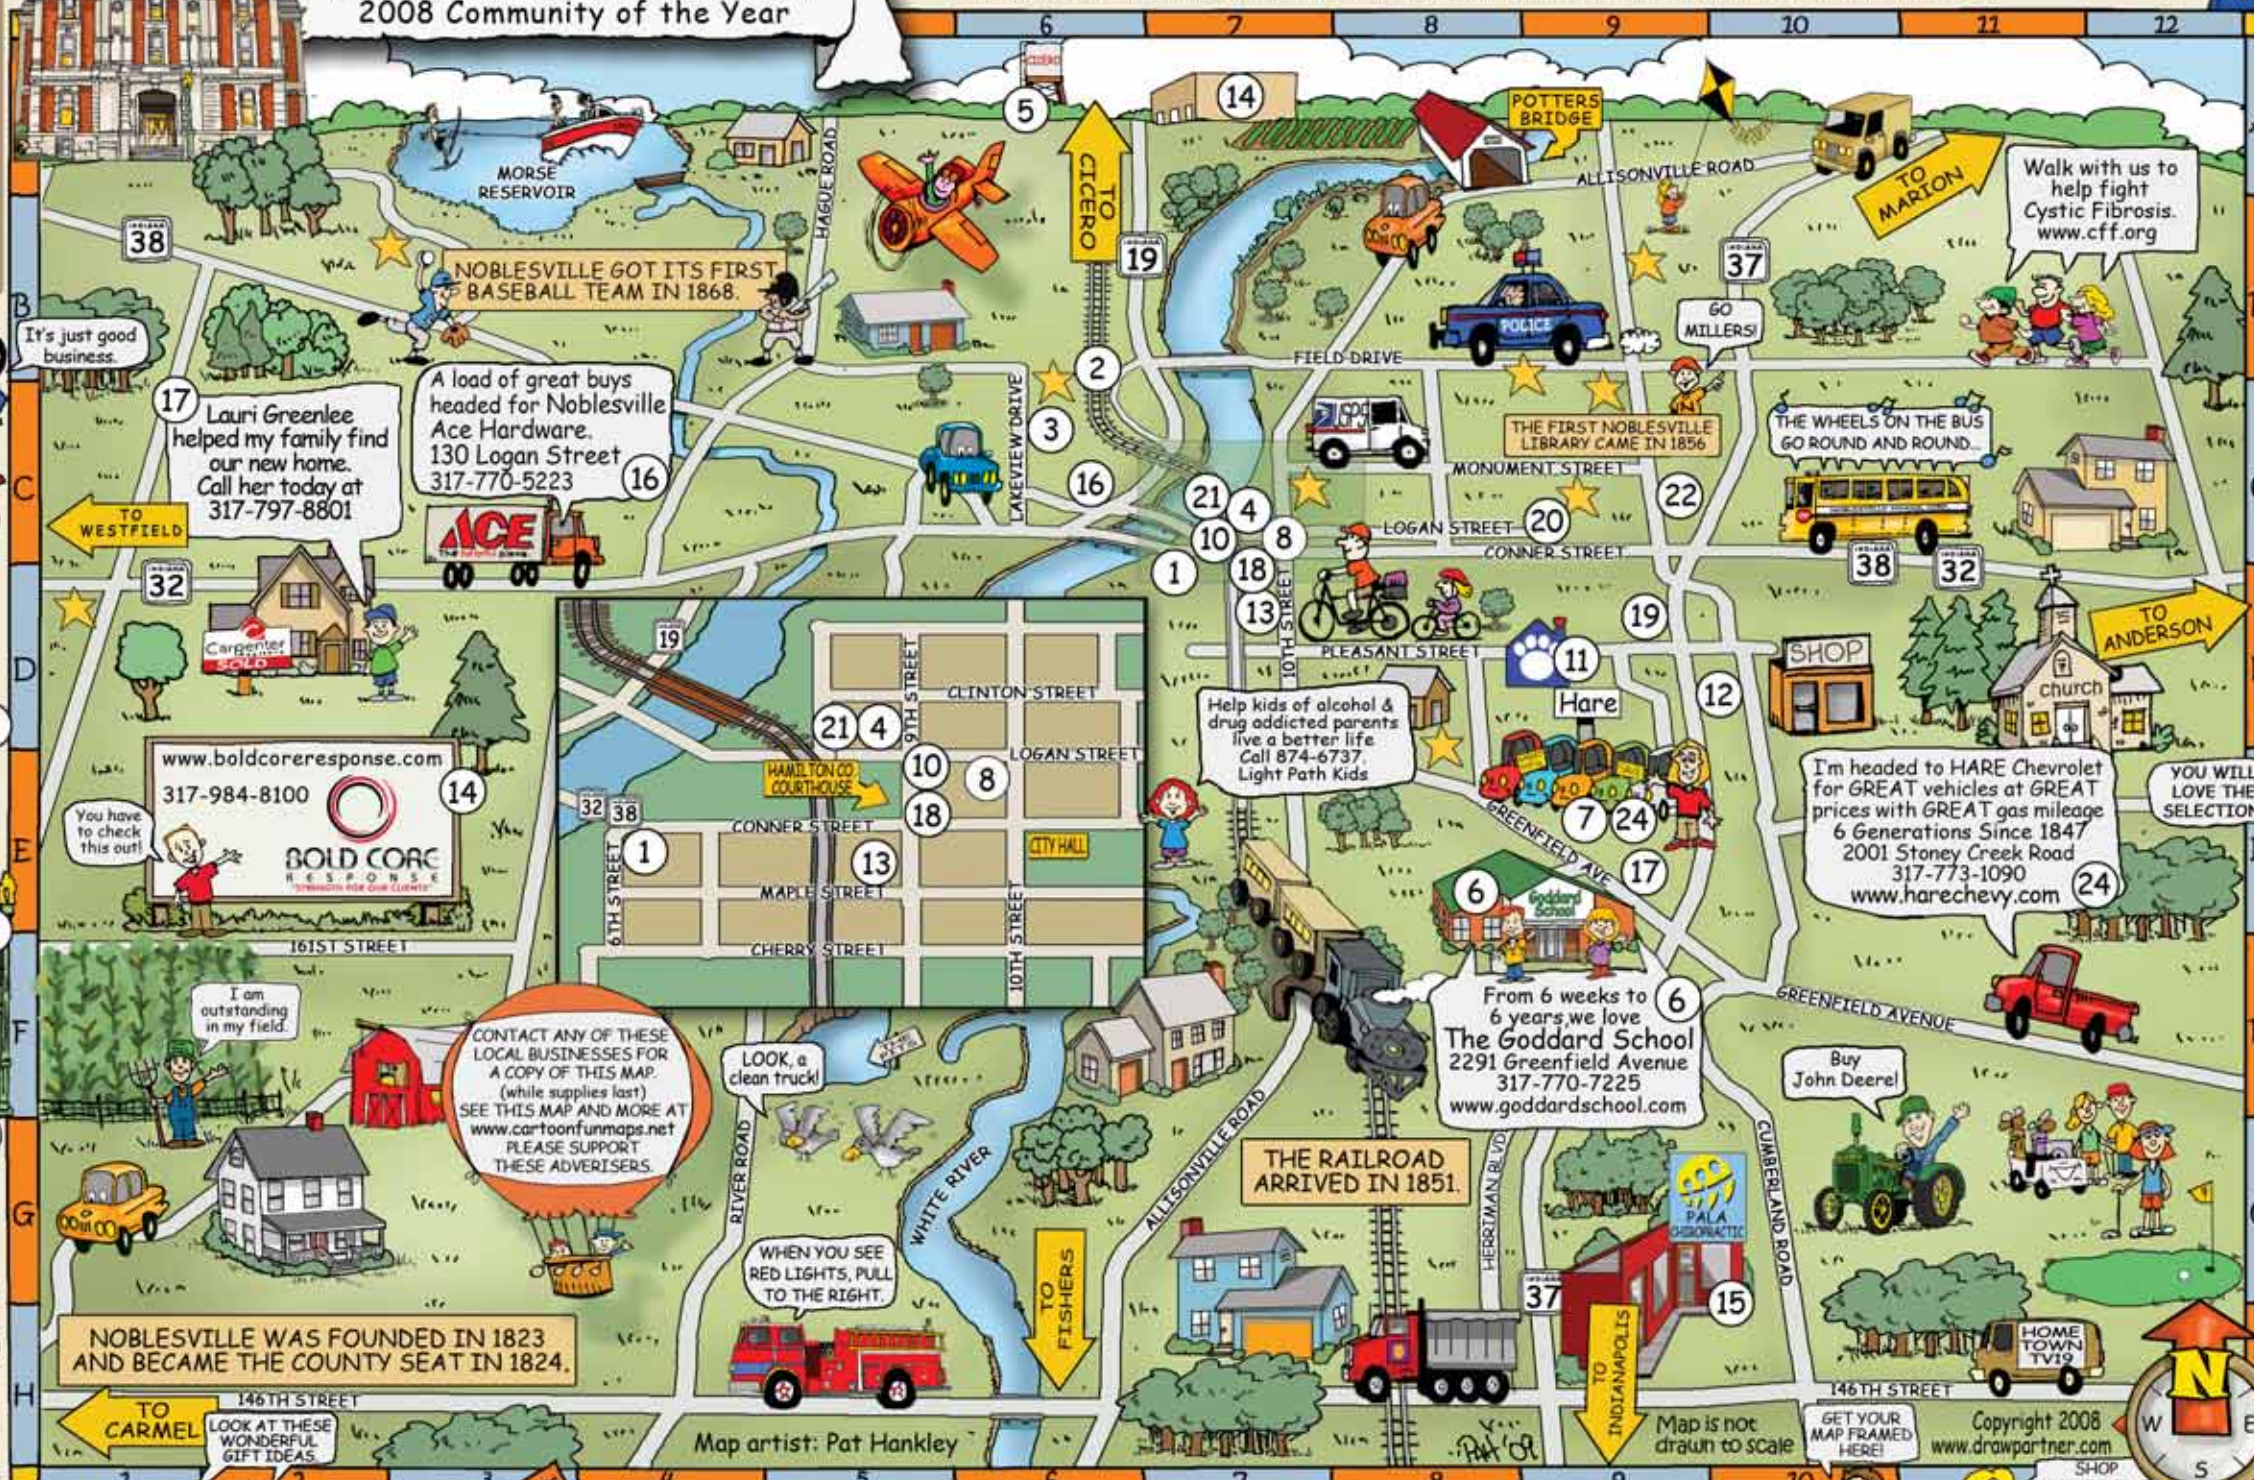

CAN YOU FIND...
plane, birds, hot dog, police car, church, bikes, golfers, train, barn, baseball players, dog, covered bridge, courthouse, fire truck, mail carrier, car lot, sold home, runner, dump truck, your school's star, boaters, compass, school bus, kite, water tower, diamond ring, cat, street lamp, hot rod, books, basketball, pink purse, hammer & saw, hot air balloon, where your home is, railroad crossing sign, farmer, preschool, art palette

Historic Noblesville INDIANA

Indiana Chamber of Commerce's 2008 Community of the Year

DID YOU KNOW?

- -The centerpiece of downtown Noblesville is the Square, which is the location of the Hamilton County Courthouse (completed in 1879) and the Hamilton County Sheriff's Residence and Jail (constructed in 1876).
- -Hare (Chevrolet) is America's oldest transportation company (since 1847).
- -Noblesville may have been named for James Noble, a state senator or, for Lavinia Noble who was engaged to Josiah Polk.
- -One of the largest natural gas wells in Indiana, the "Wainwright Wonder", was discovered in Noblesville in 1887.
- -The first settler in the Noblesville area was an African American fur trader named Pete Smith in 1819.

Special thanks to David Heighway for the fun facts about Noblesville.

MAP CREATED BY:
Drawpartner Graphics
317-691-1189
Home Drawings, Caricatures, Note cards, much more
www.drawpartner.com

Noblesville Chamber of Commerce
601 E. Conner Street
317-773-0086
Our Business Is Your Success

INDIANA Transportation Museum
Located in Forest Park
www.itm.org
"ALL ABOARD!"

Lakeview Court Apartments
314 Great Lakes Drive
317-770-0101
"Welcome Home"

The Wild
An adventure in books & more
On the Square
317-773-0920
kids books, toys, puzzles, puppets

Noblesville Soccer Club
317-773-6286
8600 E 196th St # E
Noblesville, IN 46062
www.noblesvillesoccer.org

The Goddard School
www.goddardschool.com
2291 Greenfield Ave.
317-770-7225
Learning through play!

GMAC Insurance
2001 Stoney Creek Road
317-903-0328
Bryan Ashley, Agent
bryan.ashley@gmacinsurance.com
Call for a FREE quote.

It's just good business.

17 Lauri Greenlee helped my family find our new home. Call her today at 317-797-8801

A load of great buys headed for Noblesville Ace Hardware. 130 Logan Street 317-770-5223

www.boldcoreresponse.com 317-984-8100

CONTACT ANY OF THESE LOCAL BUSINESSES FOR A COPY OF THIS MAP. (while supplies last) SEE THIS MAP AND MORE AT www.cartoonfunmaps.net PLEASE SUPPORT THESE ADVERTISERS

NOBLESVILLE WAS FOUNDED IN 1823 AND BECAME THE COUNTY SEAT IN 1824.

LOGAN VILLAGE MALL
30 Unique Shops Under 1 Roof
317-776-9999 977 Logan Street
Loganvillagemall.com

LOOK AT THESE WONDERFUL GIFT IDEAS

LOOK, a clean truck!

WHEN YOU SEE RED LIGHTS, PULL TO THE RIGHT.

Map artist: Pat Hankley

Map is not drawn to scale

GET YOUR MAP FRAMED HERE!

SHOP NOBLESVILLE FIRST

Help kids of alcohol & drug addicted parents live a better life. Call 874-6737. Light Path Kids

From 6 weeks to 6 years, we love The Goddard School. 2291 Greenfield Avenue 317-770-7225 www.goddardschool.com

Buy John Deere!

Map not drawn to scale

Copyright 2008 www.drawpartner.com

Copyright 2008 www.drawpartner.com

Copyright 2008 www.drawpartner.com

Help kids of alcohol & drug addicted parents live a better life. Call 874-6737. Light Path Kids

From 6 weeks to 6 years, we love The Goddard School. 2291 Greenfield Avenue 317-770-7225 www.goddardschool.com

Buy John Deere!

Map not drawn to scale

Copyright 2008 www.drawpartner.com

Copyright 2008 www.drawpartner.com

Copyright 2008 www.drawpartner.com

Help kids of alcohol & drug addicted parents live a better life. Call 874-6737. Light Path Kids

From 6 weeks to 6 years, we love The Goddard School. 2291 Greenfield Avenue 317-770-7225 www.goddardschool.com

Buy John Deere!

Map not drawn to scale

Copyright 2008 www.drawpartner.com

Copyright 2008 www.drawpartner.com

Copyright 2008 www.drawpartner.com

Help kids of alcohol & drug addicted parents live a better life. Call 874-6737. Light Path Kids

From 6 weeks to 6 years, we love The Goddard School. 2291 Greenfield Avenue 317-770-7225 www.goddardschool.com

Buy John Deere!

Map not drawn to scale

Copyright 2008 www.drawpartner.com

Copyright 2008 www.drawpartner.com

Copyright 2008 www.drawpartner.com